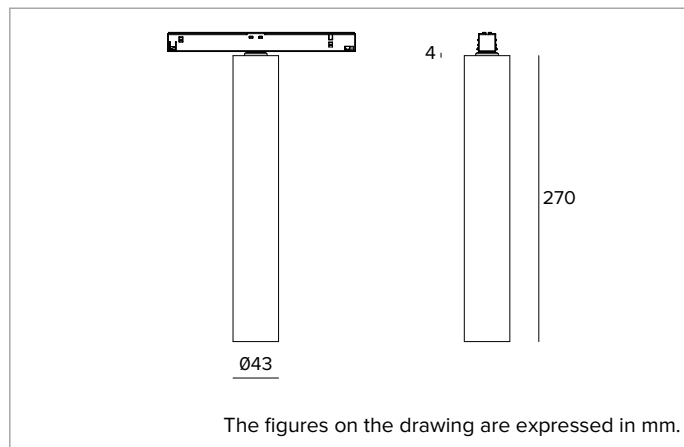

1T9876EL | FORTYEIGHT Label 4 - Fix

Professional low voltage LED fixture for direct lighting

	2700K	H(m)	D(m)	Emax(lx)
	Ra90		27°	
	Fixture Power	7W	1	0.48
	Source Flux	920lm	2	0.95
	Fixture Flux	657lm	3	1.43
	Efficacy	93lm/W	4	1.91
TS1964	Imax=2835cd/klm	Imax	2608cd	5
			2.38	104

Colour and finish: Deep black

Dimensions: D=43mm

Weight: 0.3Kg

Version: ON-OFF

Degree of protection: IP20

ELECTRICAL CHARACTERISTICS

ON-OFF version, track power supply.

Fixture Power: 7W